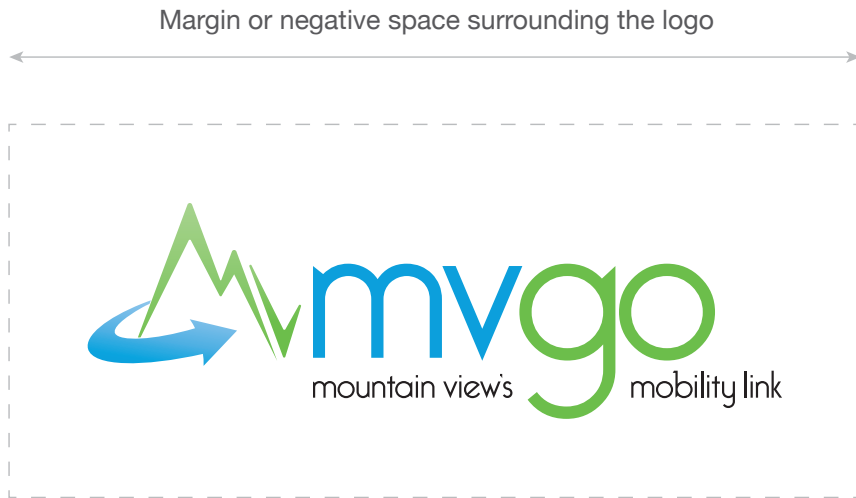

mvgo Logo and Treatments

Standard Iteration of the mvgo logo. To be used where space allows. White is the preferred background color for this version of the logo.

Stacked Iteration of the mvgo logo. To be used where horizontal space is limited.

Gray scale version of the logo. To be used when color is not available

Reversed version of the logo. To be used when only a dark background is available.

Logo Colors

Standard Iteration of the mvgo logo. To be used where space allows. White is the preferred background color for this version of the logo.